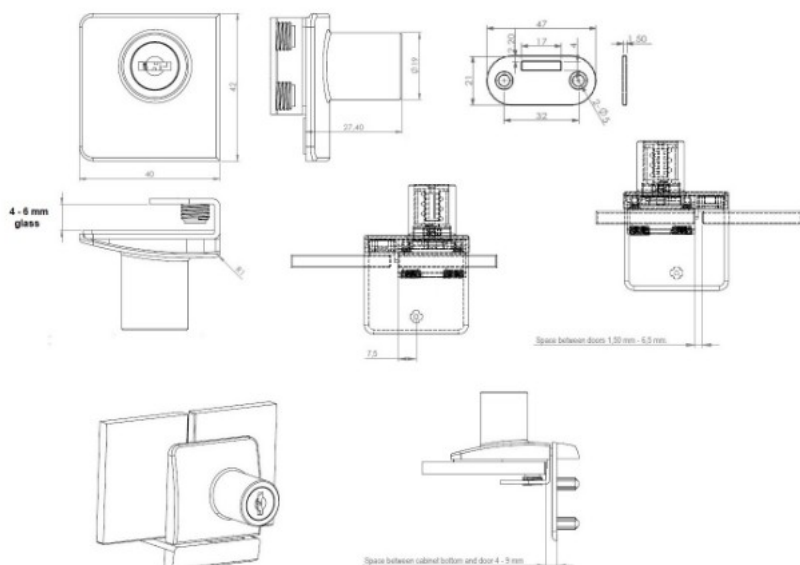

PRODUCT SHEET

Description:

Glass Door Lock "Square", F/Double Doors, Alu Finish, W/SISO Metal Keys, W/2 Zamak Screws
W/PVC Tip, 1 Matt CPL Flat, Oval Metal Striking Plate, F/Glass Thickness 4-6mm

Item number:

14.09.556-0

Units	Box	Carton	HS Code	Barcode
Pcs.	10	100	8301300000	 5704866049337

SISO A/S

Mileparken 11
DK-2740 Skovlunde
Denmark
VAT: DK 24786013

Phone +45 45 830 900

www.siso.dk
siso@siso.dk

Danske Bank
Nytorv Branch
Copenhagen
SWIFT: DABADKKK

Account no.
4180 3112 112936
IBAN Account
DK7230003112112936